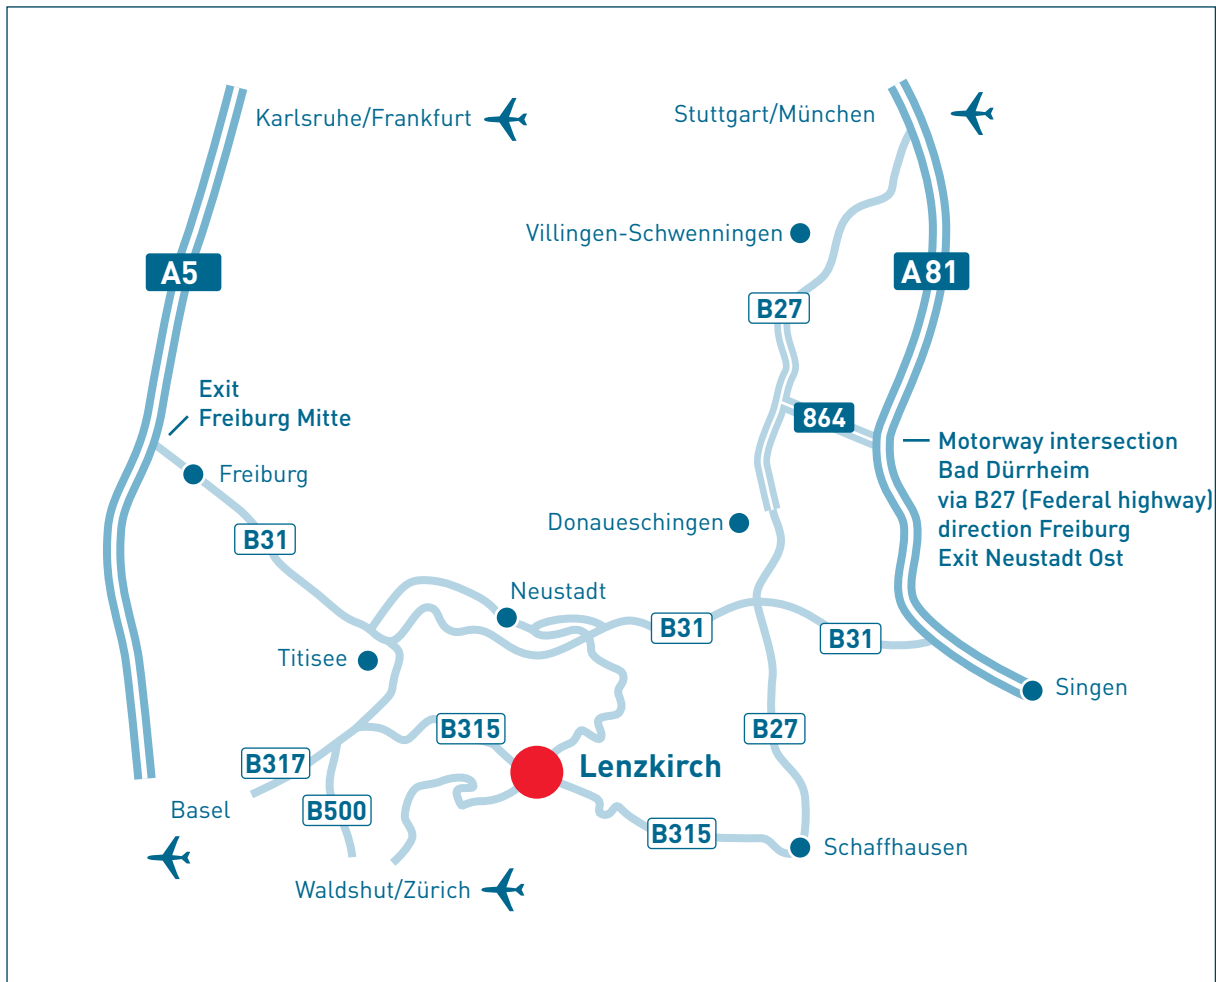

Mesa Parts GmbH & Co KG
Im Gewerbegebiet 1
D-79853 Lenzkirch
www.mesa-parts.com
info@mesa-parts.com
Telefon +49 (0) 76 53 / 6 83-0
Telefax +49 (0) 76 53 / 6 83-2 00

mesa parts
|||||||

How to get to Mesa Parts

Coming from Freiburg / Feldberg

Drive through Mühlingen, a suburb of Lenzkirch. On the left hand side you'll see the Mesa Parts plant „Freiburger Straße“. Drive past it and continue into Lenzkirch. After the „Lenzkirch“ signpost at the entrance to the town, take the first turn right (open-air swimming pool, cemetery). Carry straight on until you arrive at the Mesa Parts main building on your left.

Coming from Kappel / Bonndorf / Schluchsee

Kappel Drive to the centre of Lenzkirch past the church and turn right at the crossing.

Bonndorf Follow the main road through Lenzkirch.

Schluchsee Follow the road in Lenzkirch up to the crossing and turn left there. After the two petrol stations just before you leave the town, turn into the last road on your left (open-air swimming pool, cemetery). Carry straight on until you arrive at the Mesa Parts main building on your left.