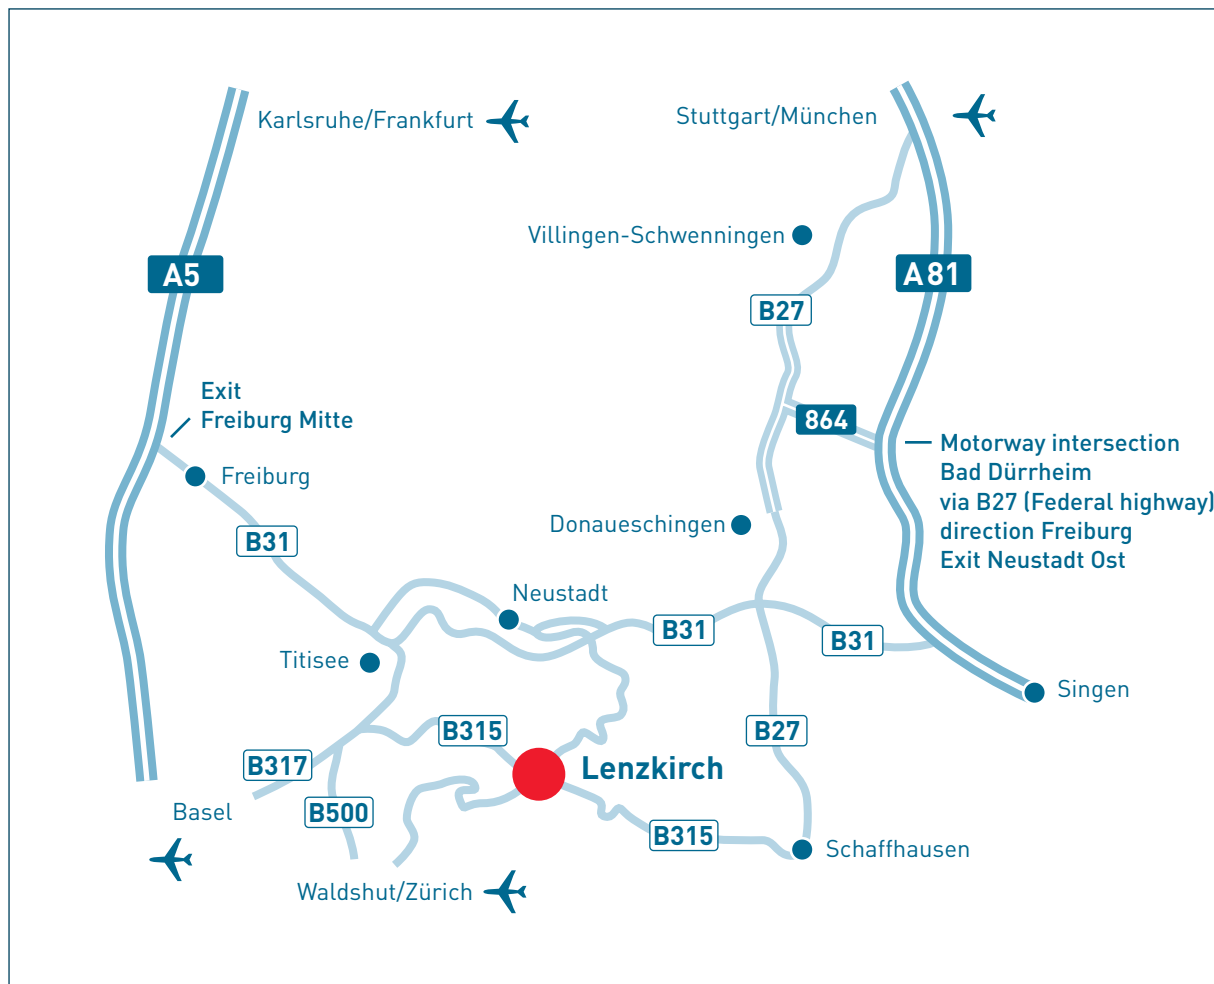

Mesa Parts GmbH
Im Gewerbegebiet 1
D-79853 Lenzkirch
www.mesa-parts.com
info@mesa-parts.com
Telefon +49 (0) 76 53 / 6 83-0
Telefax +49 (0) 76 53 / 6 83-2 00

mesa parts
||||||

How to get to Mesa Parts

Coming from Freiburg / Feldberg

Drive through Mühlingen, a suburb of Lenzkirch. On the left hand side you'll see the Mesa Parts plant „Freiburger Straße“. Drive past it and continue into Lenzkirch. After the „Lenzkirch“ signpost at the entrance to the town, take the first turn right (open-air swimming pool, cemetery). Carry straight on until you arrive at the Mesa Parts main building on your left.

Coming from Kappel / Bonndorf / Schluchsee

Kappel Drive to the centre of Lenzkirch past the church and turn right at the crossing.

Bonndorf Follow the main road through Lenzkirch.

Schluchsee Follow the road in Lenzkirch up to the crossing and turn left there. After the two petrol stations just before you leave the town, turn into the last road on your left (open-air swimming pool, cemetery). Carry straight on until you arrive at the Mesa Parts main building on your left.